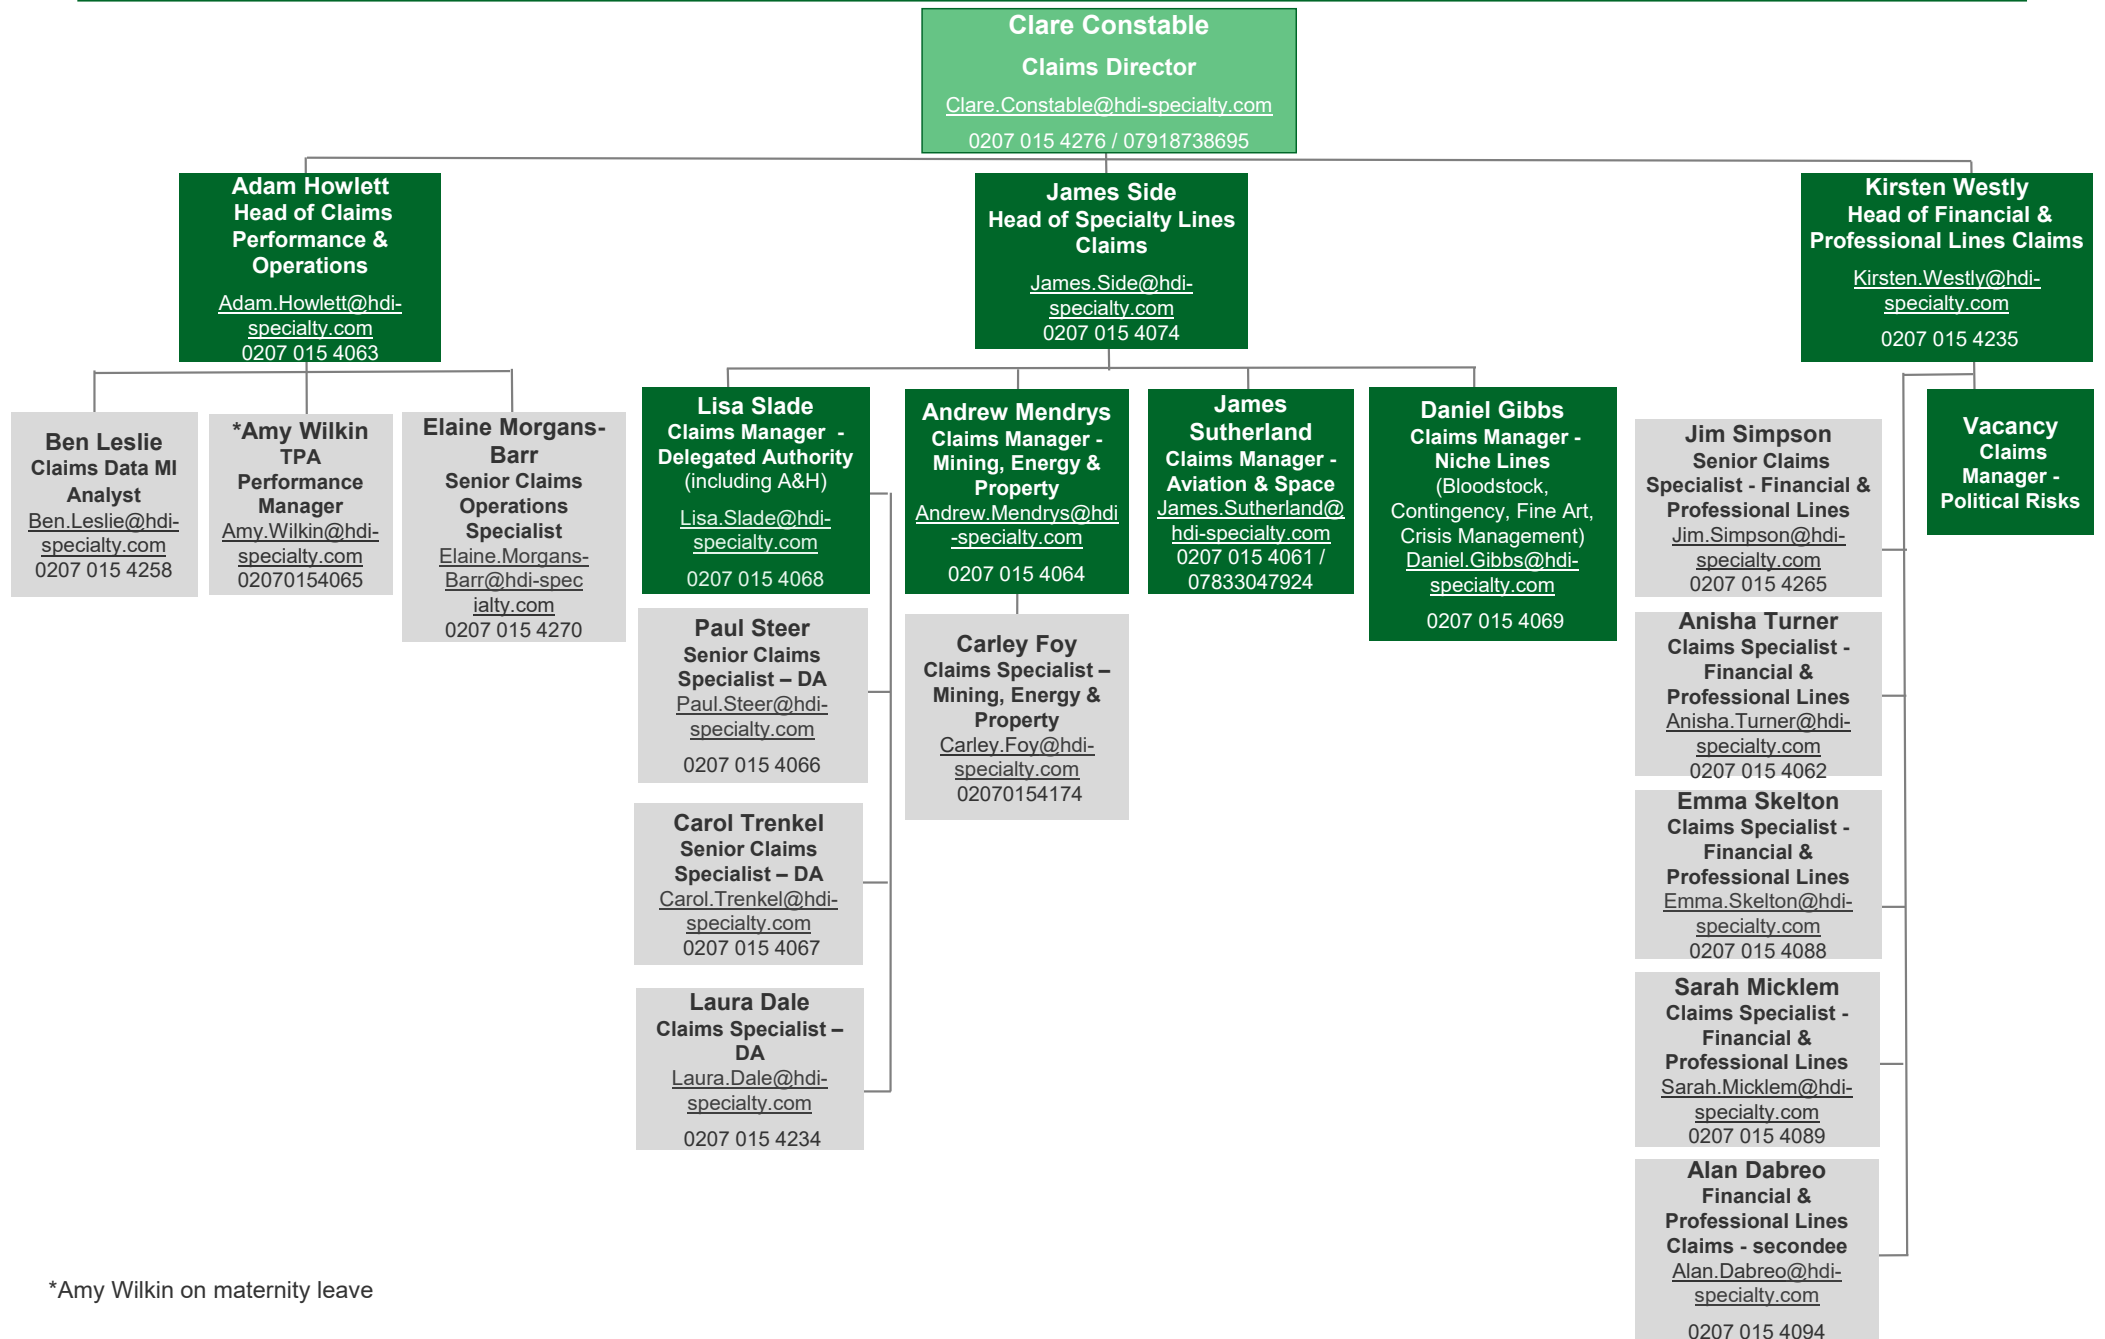

# HDI Global Specialty SE - UK Branch

## Claims Team Structure as at October 2020

\*Amy Wilkin on maternity leave